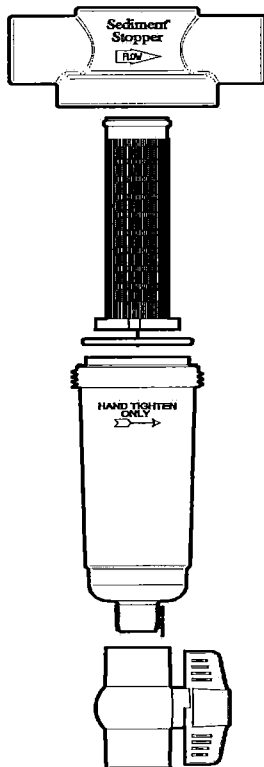

## Sediment Filter Model Number Reference Guide

Old Model Number	New Model Number
SS-1	SFS-40
SS-2	SFS-60
SS-3	SFS-100
SS-4	SFS-150
SS-5	SFS-250

**\*These filters only fit Water Source Sediment Stopper\***